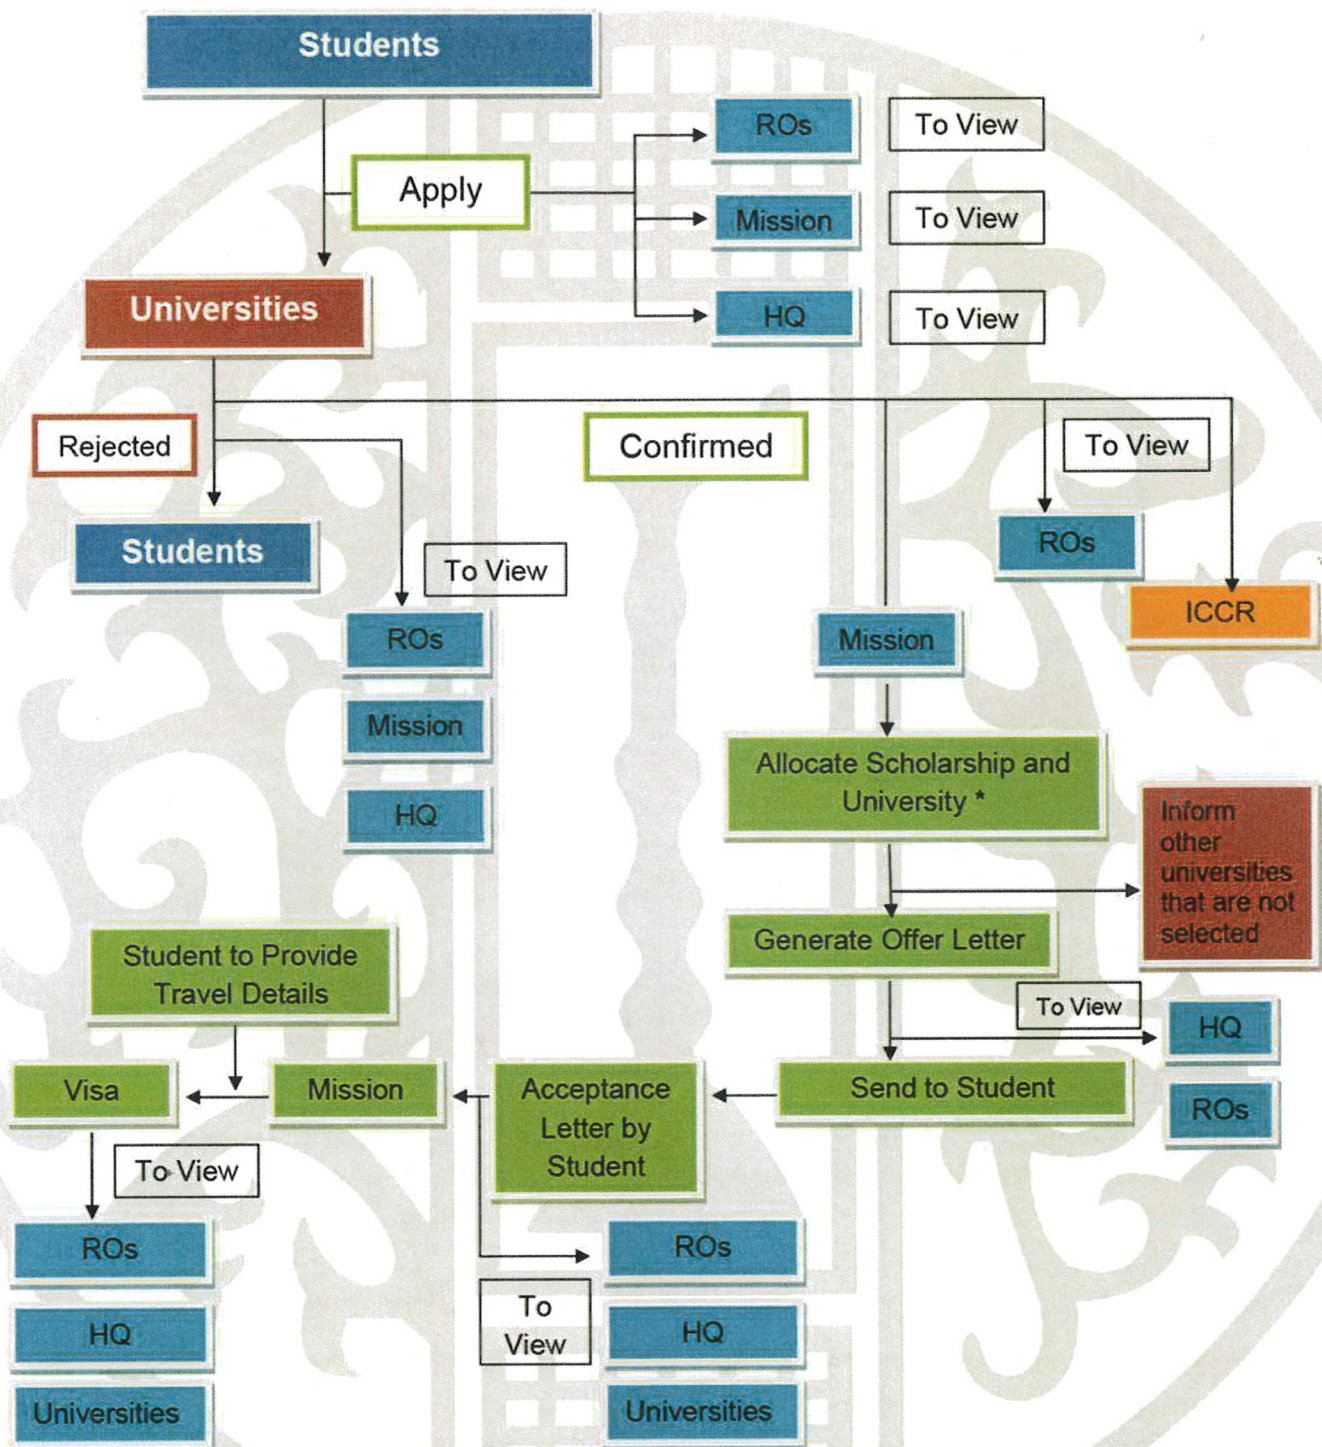

# Scholarship Admission Process Flow Chart

\*In case Association of Indian Universities (AIU) Equivalence Certificate is required, the offer letter for allotment of scholarship should be processed only after the AIU Equivalence Certificate has been obtained by the student at own cost.